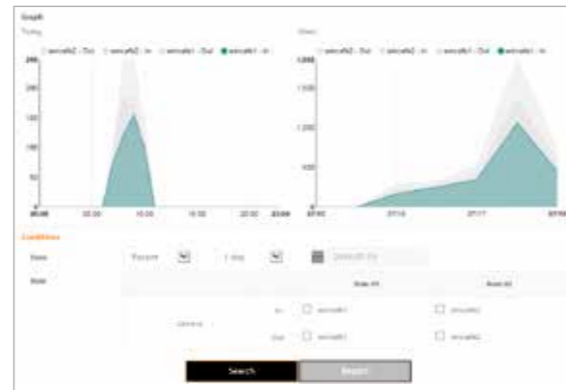

Business intelligence for smarter retail

People counting

Wisenet Q mini cameras have a business intelligence function that offers retailers the opportunity to measure store efficiency. People counting applications display hotspots within a store, which allow marketing personnel to identify the busiest times of the day, helping them manage customer flow and understand buying patterns.